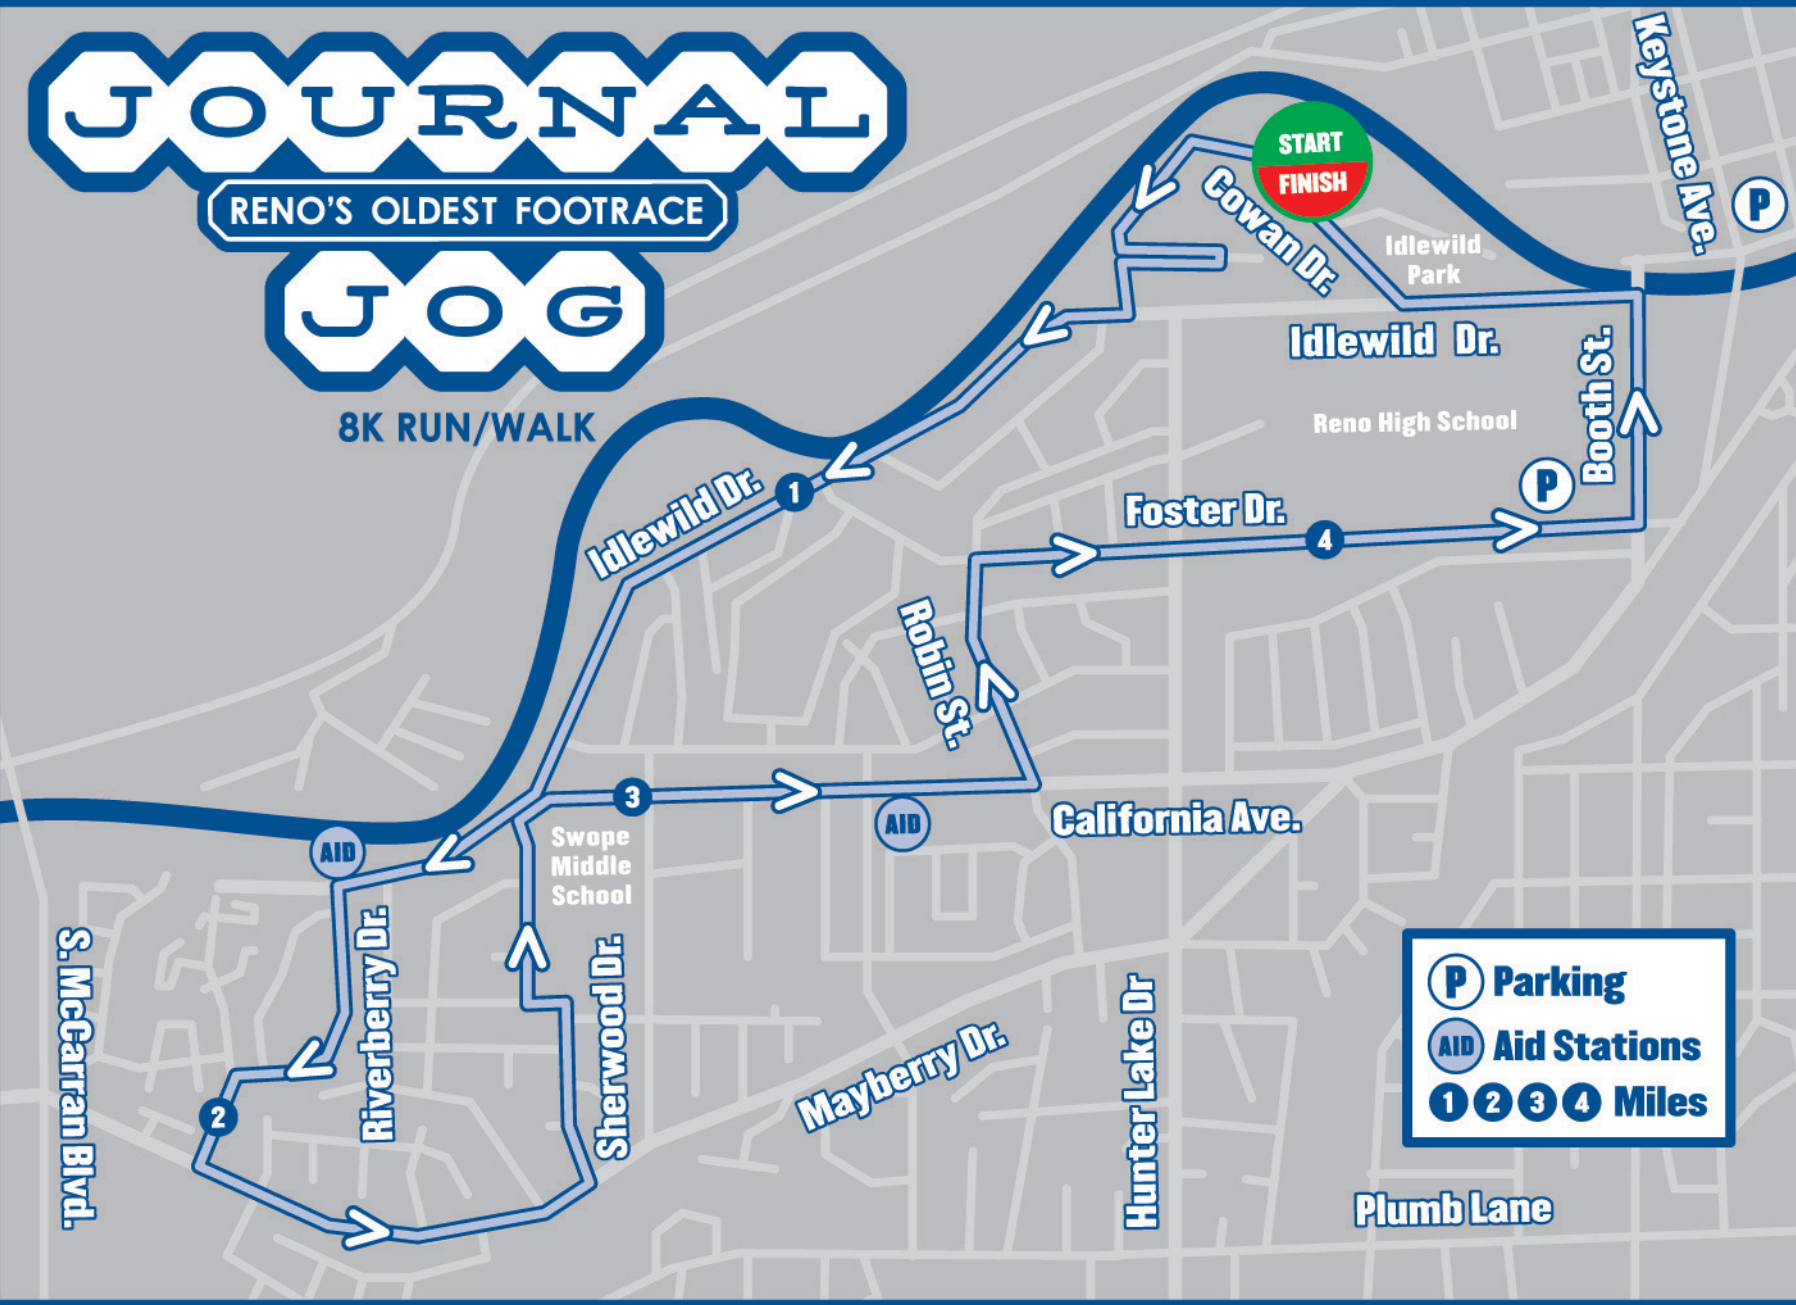

JOURNAL

RENO'S OLDEST FOOTRACE

JOG

8K RUN/WALK

P Parking
AID Aid Stations
1 2 3 4 Miles

S. McCarran Blvd.

Keystone Ave.

Idlewild Park

Idlewild Dr.

Reno High School

Foster Dr.

Robin St.

California Ave.

Swope Middle School

Sherwood Dr.

Mayberry Dr.

Hunter Lake Dr

Plumb Lane